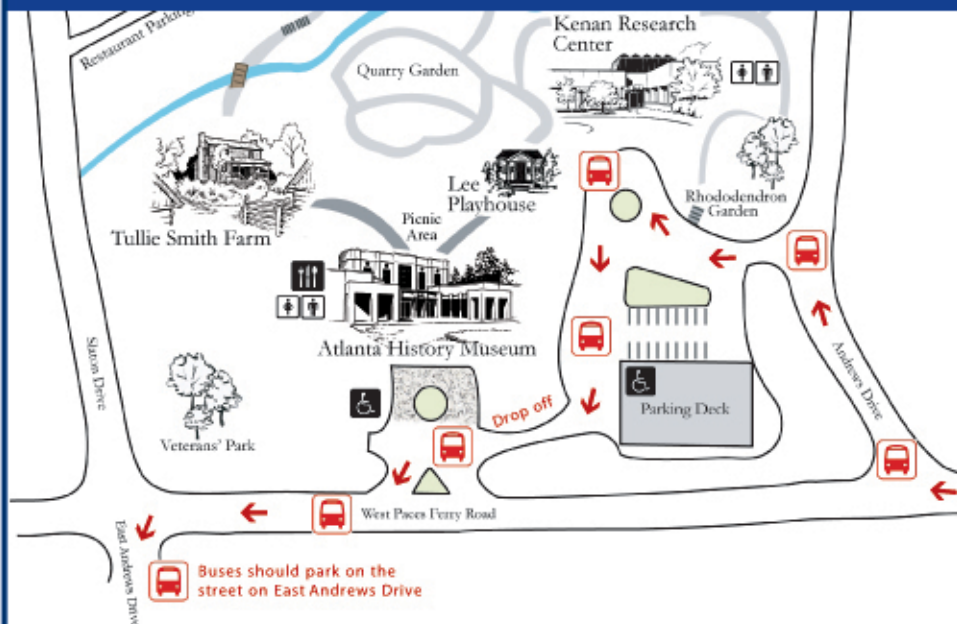

ATLANTA HISTORY CENTER

Bus Driver Parking Information

Drop Off:

- ★ Enter through the Andrews Drive gate.
- ★ Proceed to the front of the museum (you will see a cobblestone driveway; please **do not** drive on it). Drop off along curb.
- ★ Please have students remain on the bus until the check-in process is complete.
- ★ The main contact should check in at the admissions desk, located inside the main entrance of the museum.

Parking:

- ★ Buses proceed to the bus parking area on East Andrews Drive by taking a right onto West Paces Ferry Road. At the first light, take a left onto East Andrews Drive.
- ★ Vans can park in the parking deck or the uncovered lot next to the parking deck.
- ★ Cars can park inside the parking deck.